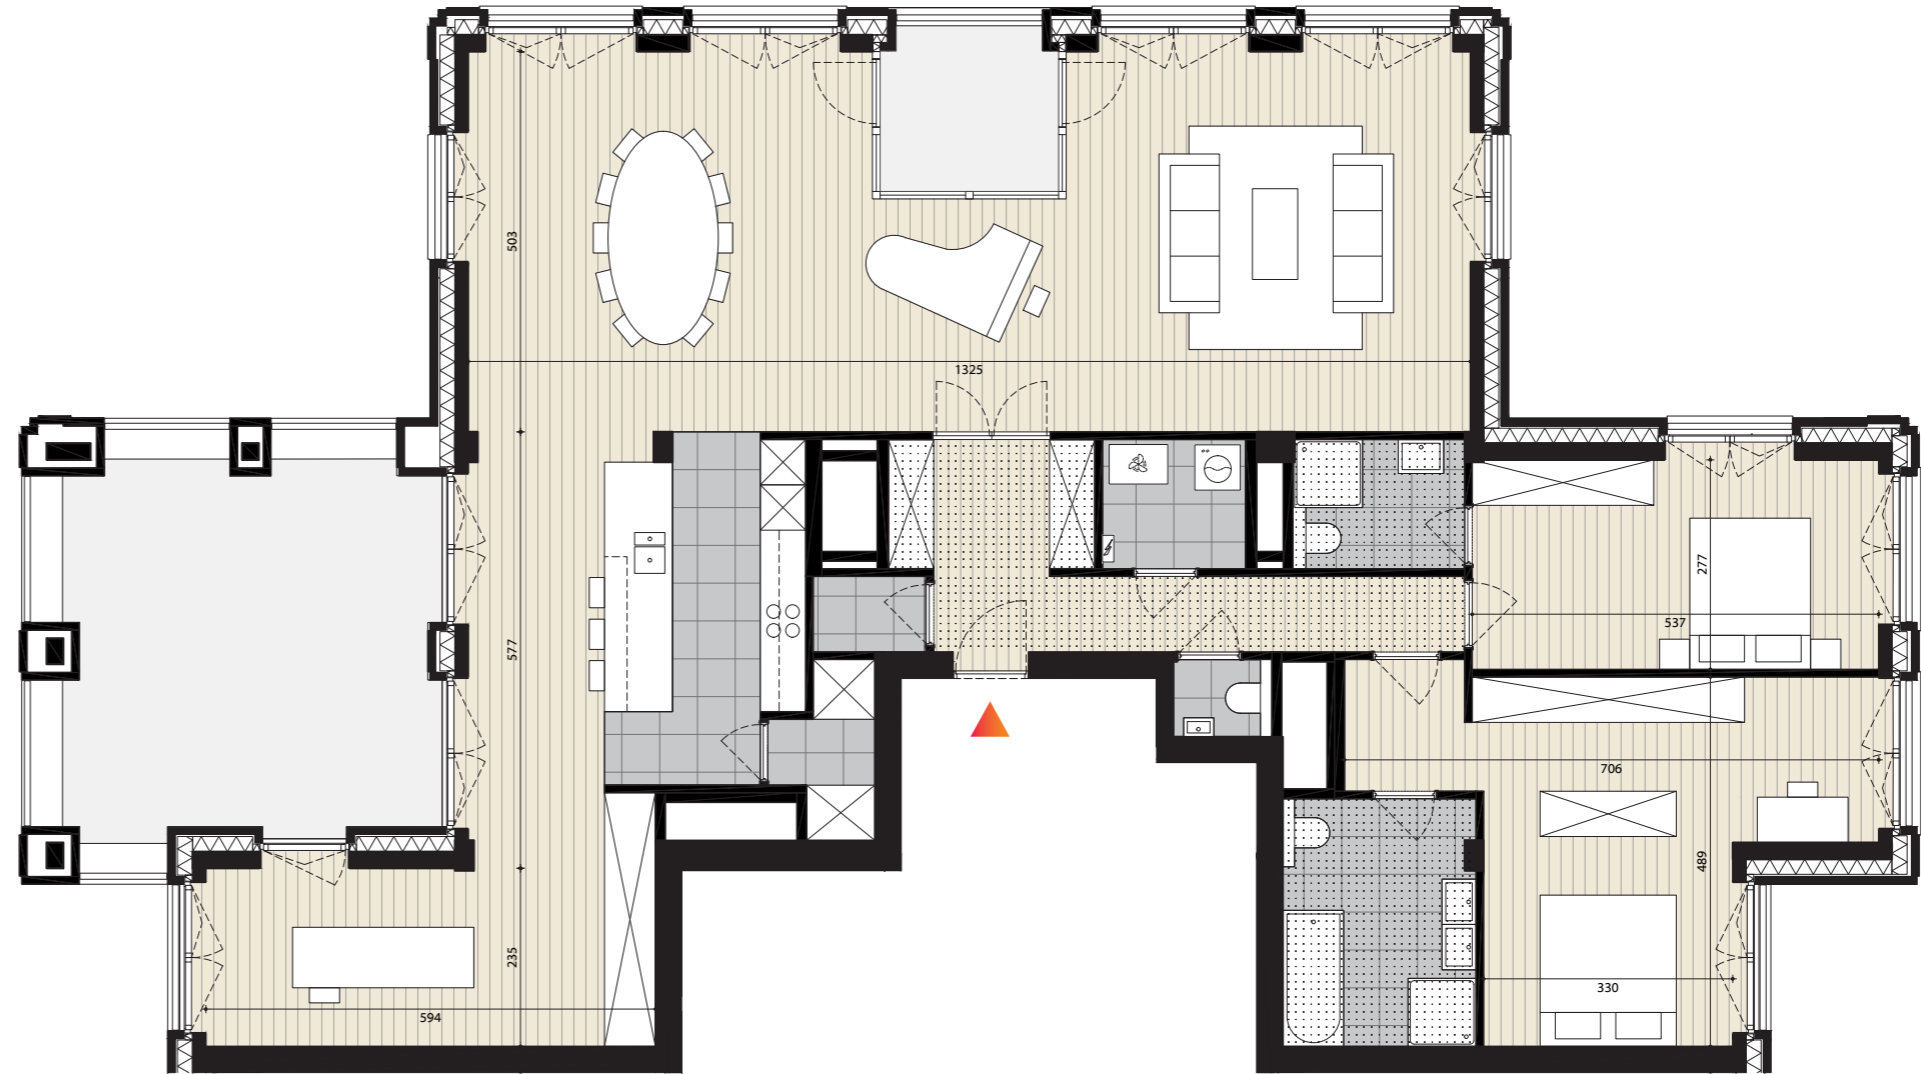

BROOKLYN 12.2

FLOOR: 12
BEDROOMS: 2
TOTAL SURFACE: 217,0 m²
TERRACE: 36,0 m²

extensa 

Sanitary fixtures and measurements on plans are for reference only. Furniture is not included.